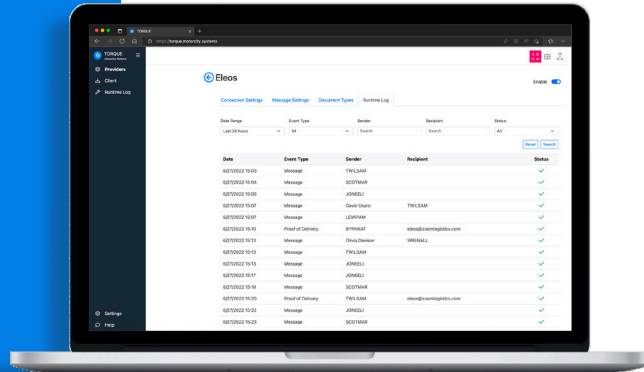

TORQUE™

DATA TRANSLATION & MAPPING

Seamlessly Connect Separate Systems with a Single Solution

Connecting disparate and proprietary software systems to create a single source of truth for managing day-to-day operations is a challenge, especially when each system has a unique set of integrations.

That's exactly why Motorcity Systems developed TORQUE™, a cloud-based connectivity platform that enables cost-effective, scalable integrations and adapts to your unique business needs with:

Customizable Workflows – TORQUE enables communication to flow between multiple systems to create a single, integrated management platform for total fleet visibility and control.

Seamless Communications – TORQUE standardizes data from each system, allowing common solutions such as transportation management systems, telematics, and fuel cards to communicate with each other.

Scalable and Versatile Integrations – TORQUE allows your solutions to grow with your company by reducing infrastructure costs and time spent managing and updating on-premise equipment.