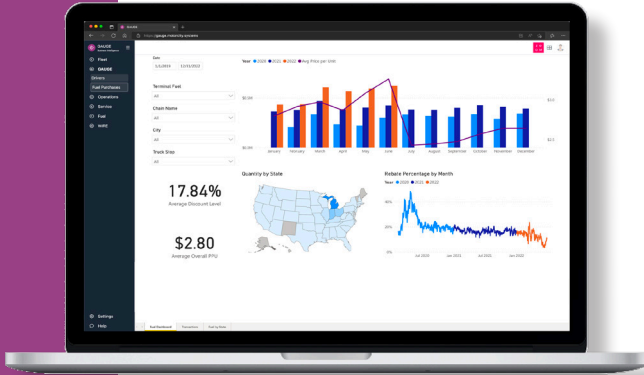

GAUGE™

POWERFUL DATA VISUALIZATION

GAUGE™ Performance and Improve Reporting with In-Depth Data Visualization

Business leaders rely on accurate, up-to-date key performance metrics to make informed and timely decisions. Unfortunately, the data for transportation and logistics enterprises is often managed using multiple disparate systems.

Motorcity Systems developed GAUGE™ to solve the challenge of disconnected data. The cloud-based visualization solution seamlessly connects and correlates all of your systems and data into a dashboard to provide users at all levels with instant access to valuable insights to make smarter business decisions by having:

Intuitive and Interactive Dashboards – GAUGE combines engaging and meaningful visuals with active queries, powerful sorting, and filters to optimize your use of enterprise data and provide the complete picture of your operations.

Scalable and Versatile Visualization – GAUGE allows you to sync and display an unlimited amount of data from multiple sources. Our robust and dynamic visualization tools scale to meet your business needs.